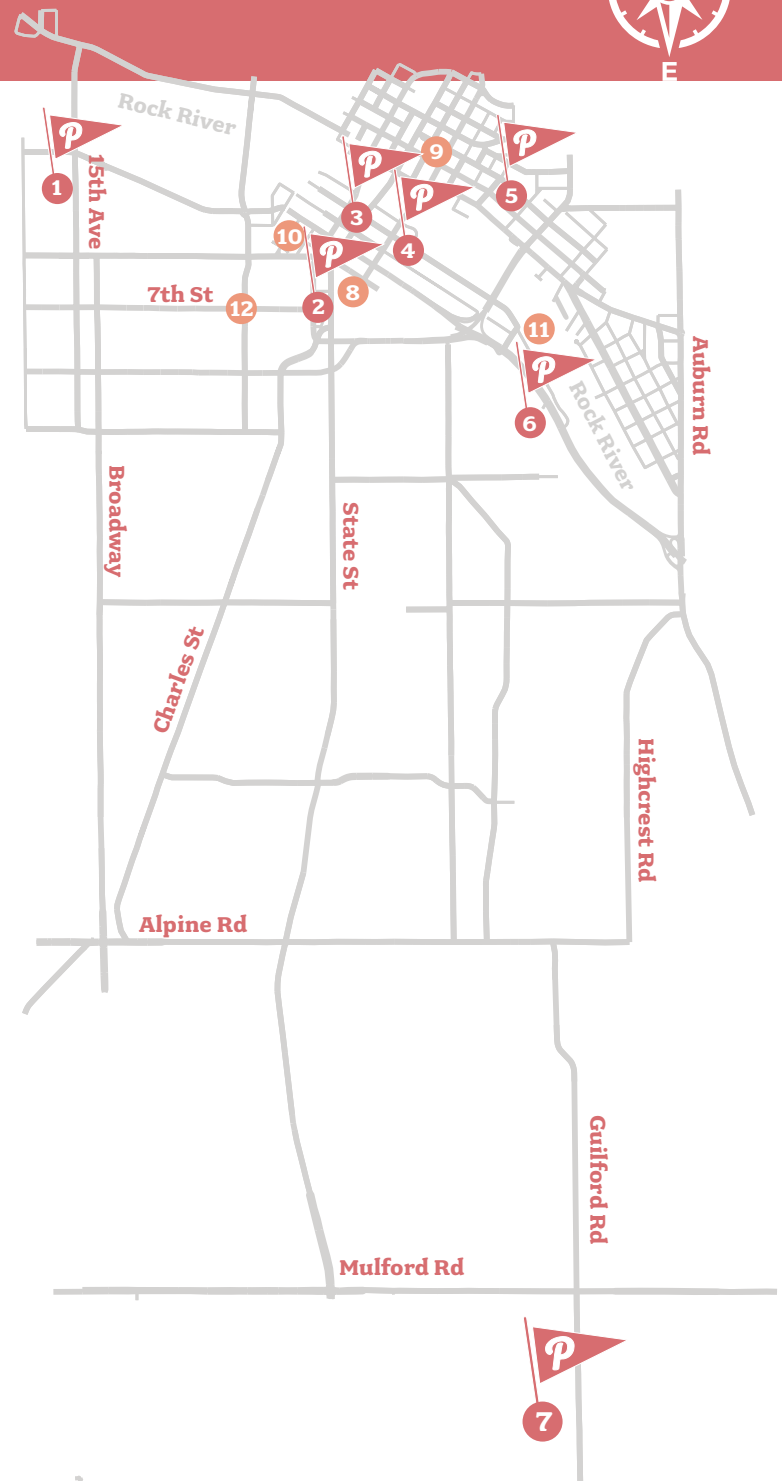

PEACHES FAN TRAIL

Fan Trail

Exciting Peaches Fan Trail locations to visit today.

- 1. Beyer Stadium:**
245 15th Ave, Rockford, IL 61104
- 2. Peaches Mural:**
206 7th St, Rockford, IL 61104
- 3. The Office Nightclub:**
513 E State St, Rockford, IL 61104
- 4. Prairie Street Brewing Co:**
200 Prairie St, Rockford, IL 61107
- 5. Coronado Performing Arts Center:**
314 North Main St, Rockford, IL 61101
- 6. Sinnissippi Park:**
1401 N 2nd St, Rockford, IL 61107
- 7. Midway Village Museum:**
6799 Guilford Rd, Rockford, IL 61107

Historic Rockford

Historic locations significant to the Peaches story.

- 8. The Faust:**
630 E State St, Rockford, IL 61104
- 9. Lafayette Hotel:**
411 Mulberry St, Rockford, IL 61104
- 10. Masonic Cathedral:**
607 Walnut St, Rockford, IL 61104
- 11. YMCA Lodge:**
200 Y Blvd, Rockford, IL 61107
- 12. 7th Street Train Station:**
703 7th St, Rockford, IL 61104

For more information on the Fan Trail:

w. GoRockfordPeaches.com p: 815.963.8111